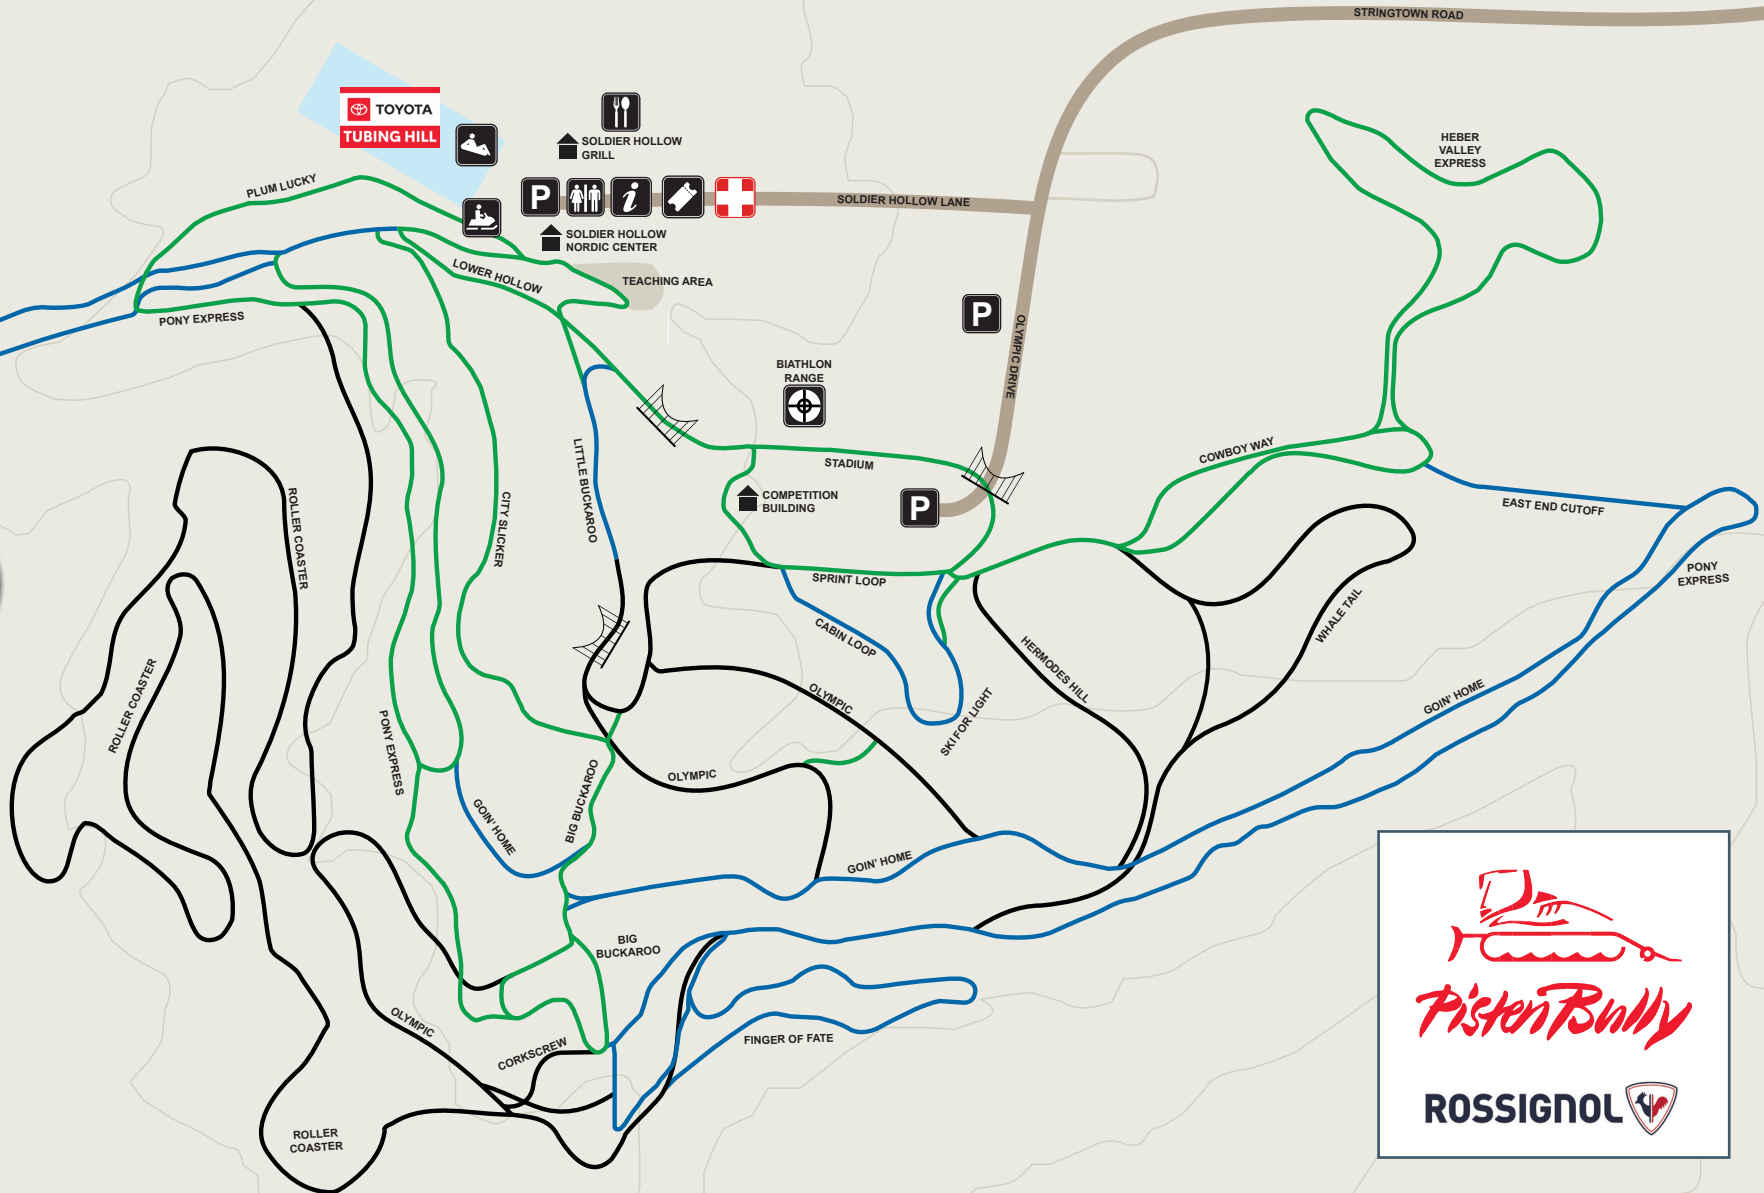

SOLDIER HOLLOW NORDIC CENTER TRAIL MAP

SOLDIER HOLLOW
NORDIC CENTER

SKI TRAIL LEGEND

- COWBOY WAY (1km)
- PLUM LUCKY (0.4km)
- BIG BUCKAROO (1km)
- HEBER VALLEY EXPRESS (1km)
- CITY SLICKER (1km)
- SKI FOR LIGHT (1km)
- GOIN' HOME (2.5km)
- PONY EXPRESS (2.5km)
- THE HOLLOW (2km)
- LITTLE BUCKAROO (2km)
- SPIN 'N' GRIN (2km)
- FINGER OF FATE (1km)
- SPIN CYCLE (0.1km)
- CABIN LOOP (0.6km)
- ROLLER COASTER (4km)
- OLYMPIC (5km)

	PARKING		TOYOTA TUBING HILL		RESTROOMS		ROAD
	DAY PASSES + TICKETS		MINI SNOWMOBILES		BUILDING		BRIDGES
	INFORMATION		BIATHLON RANGE		FIRST AID		

SEE THE DIGITAL VERSION AT SOLDIERHOLLOW.COM