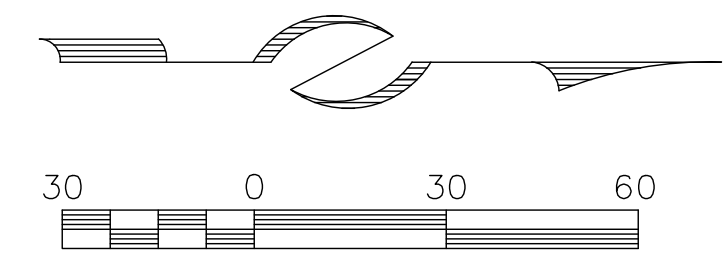

# 2.0KM BIATHLON COURSE

**PROFILE SCALE**  
 Horizontal 1" = 75m  
 Vertical 1" = 12.5m

**TECHNICAL SPECIFICATIONS**  
 Actual Length = 2150m  
 Total Climb = 56m  
 Maximum Climb = 18m  
 Height Difference = 27m

# 2.5KM BIATHLON COURSE

**TECHNICAL SPECIFICATIONS**  
 Actual Length=2642m  
 Total Climb = 78m  
 Maximum Climb = 18m  
 Height Difference = 31m

World Cup Venue Info:  
 Soldier Hollow Nordic Center, Midway, UT

# 3.0KM BIATHLON COURSE

**PROFILE SCALE**  
 Horizontal 1" = 150m  
 Vertical 1" = 15m

**TECHNICAL SPECIFICATIONS**  
 Actual Length = 3102m  
 Total Climb = 96m  
 Maximum Climb = 19m  
 Height Difference = 32m

# 3.3KM BIATHLON COURSE

**PROFILE SCALE**  
 Horizontal 1" = 150m  
 Vertical 1" = 15m

**TECHNICAL SPECIFICATIONS**  
 Actual Length = 3397m  
 Total Climb = 106m  
 Maximum Climb = 19m  
 Height Difference = 34m