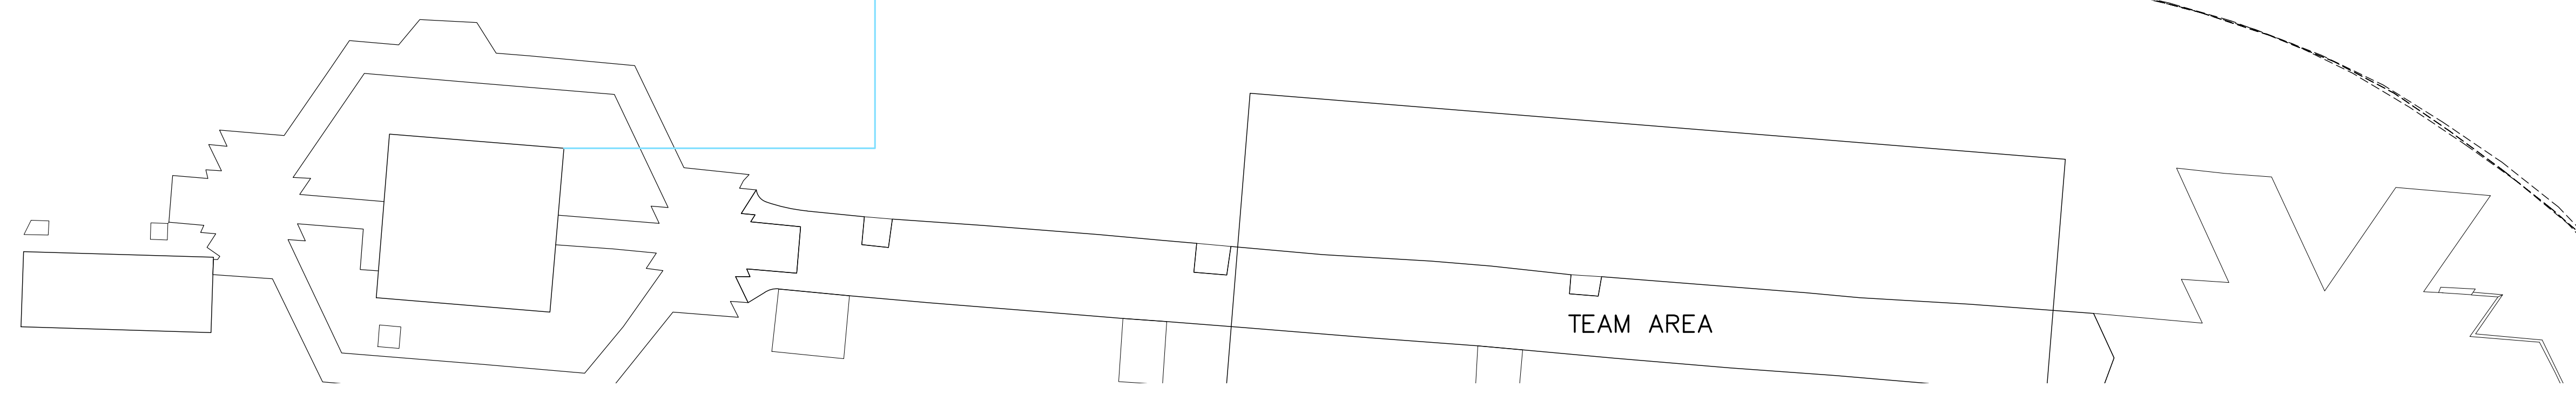

# RANGE LOOP

BIATHLON RANGE

0.2 Km

0.4 Km

TEAM AREA

PROFILE SCALE  
Horizontal 1" = 20m  
Vertical 1" = 2m

TECHNICAL SPECIFICATIONS  
Maximum Climb = 2m  
Total Climb = 4m  
Height Difference = 4m  
Actual Distance = 405m