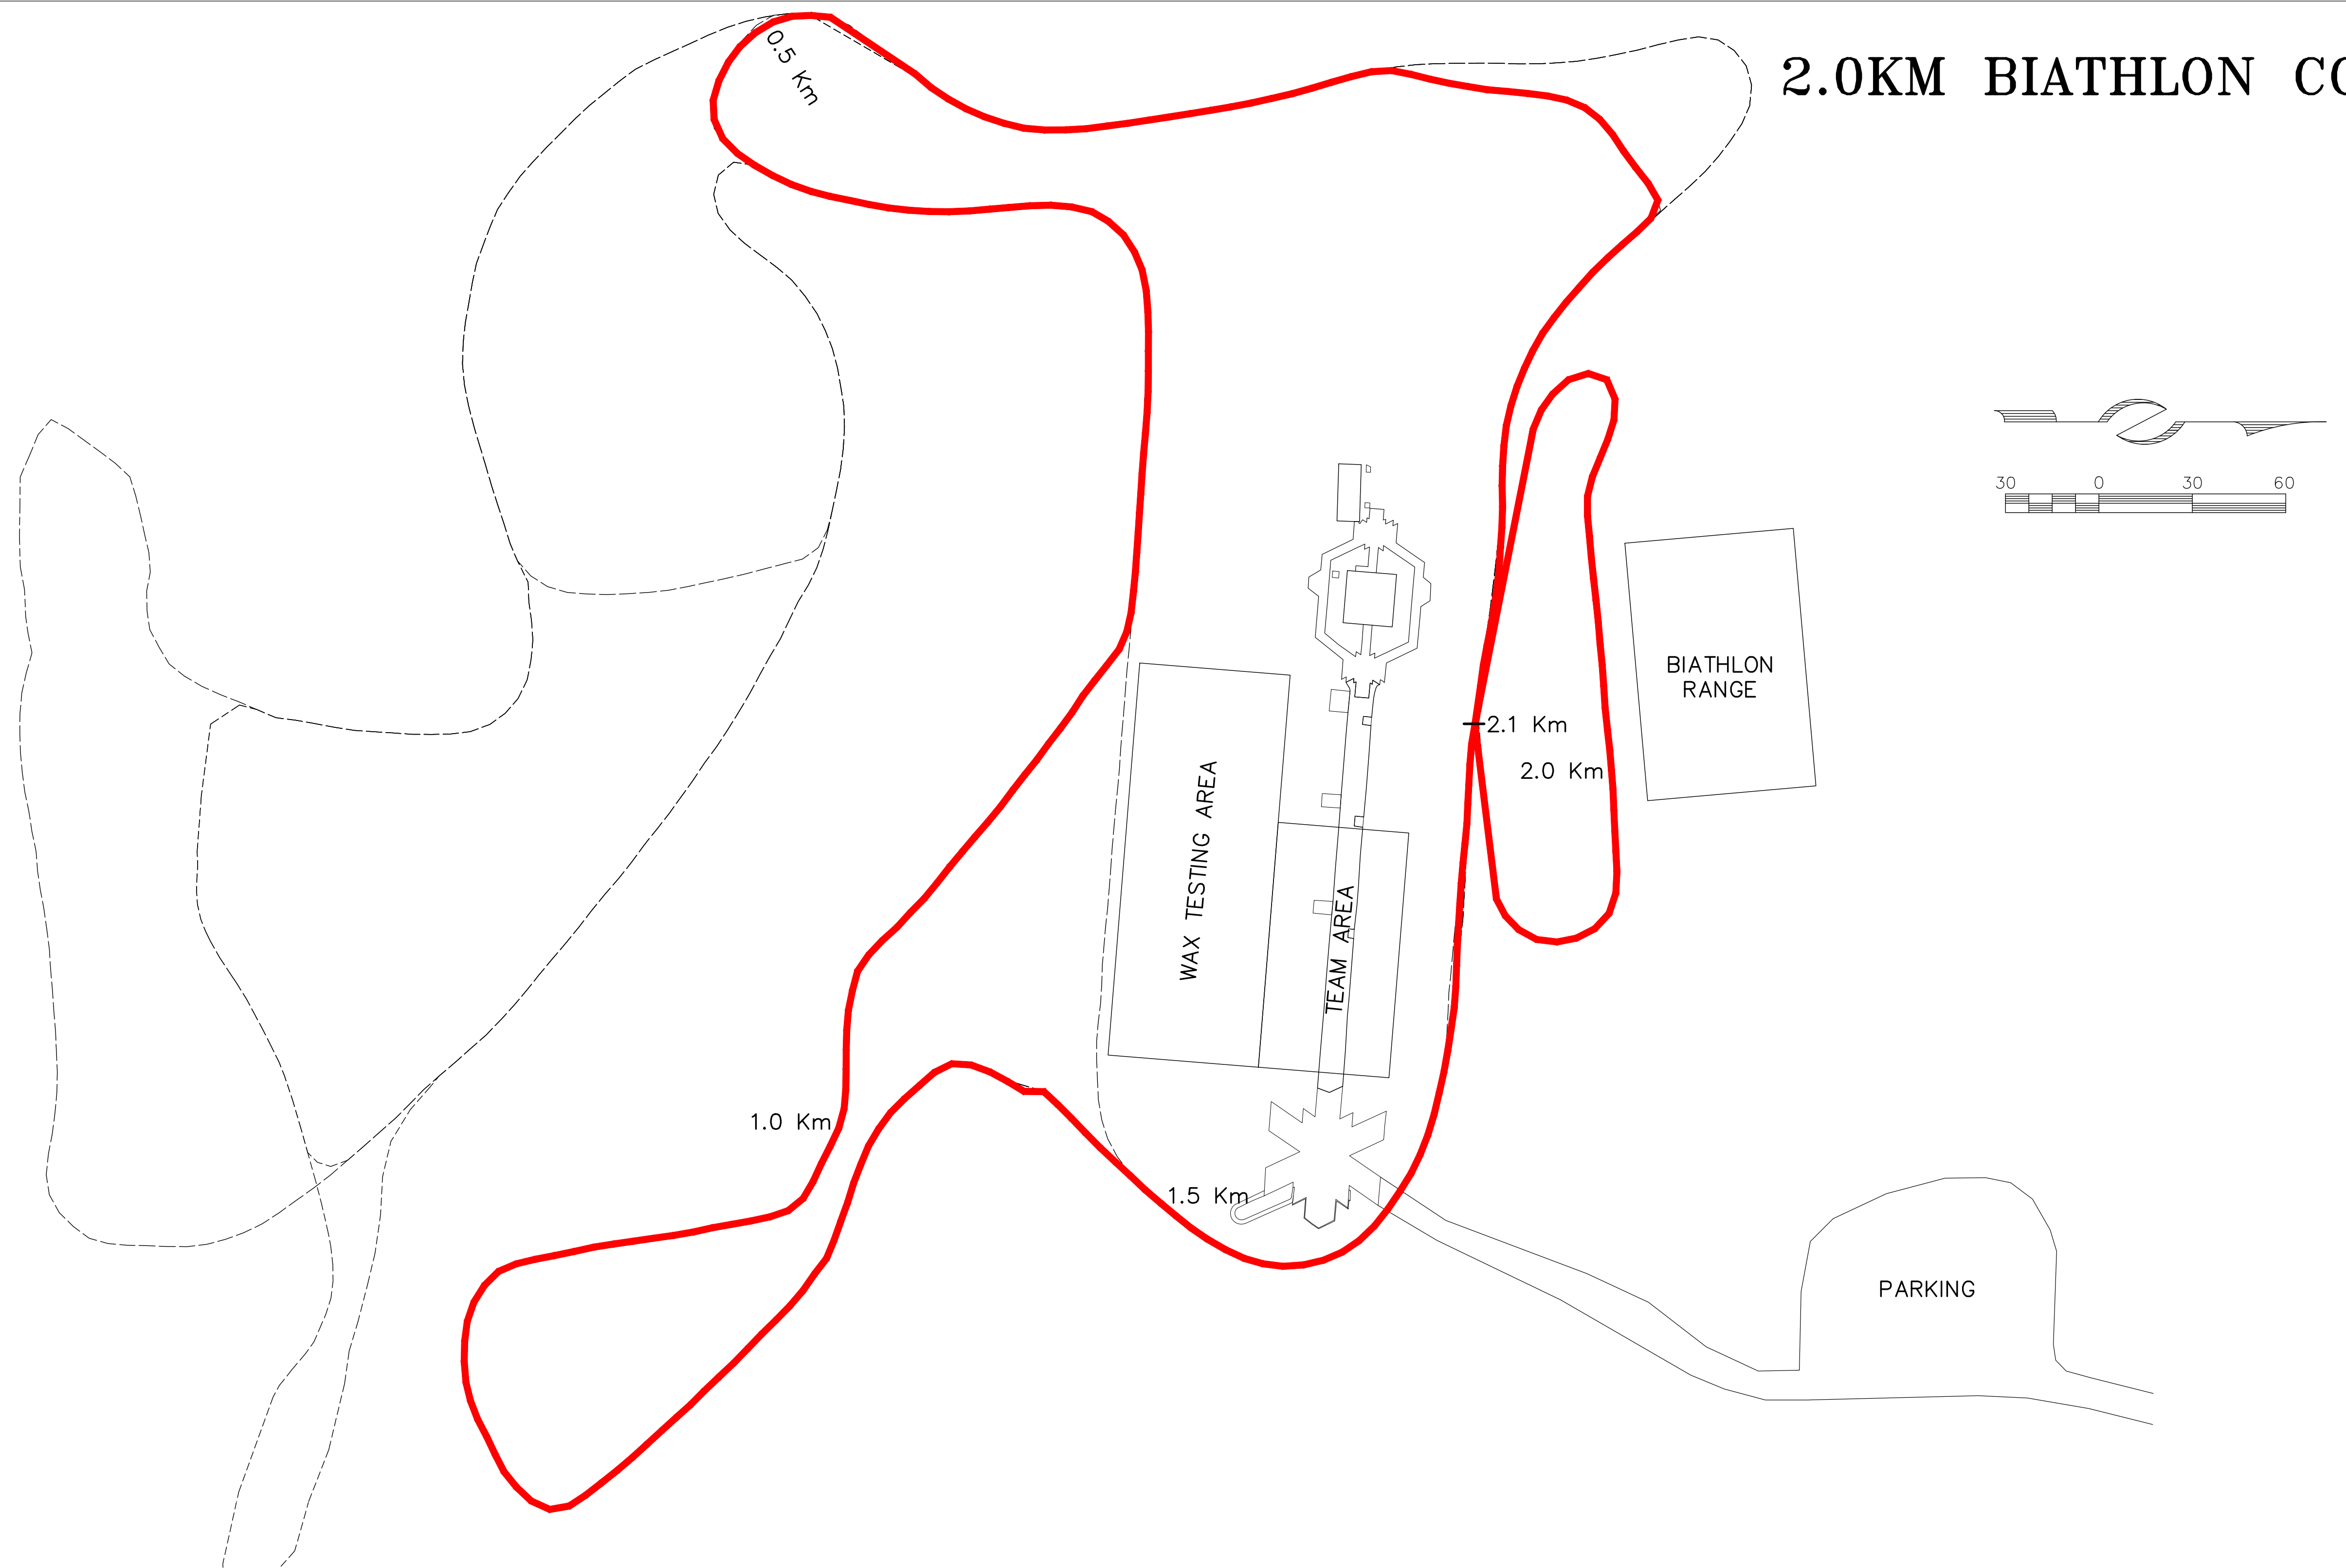

2.0KM BIATHLON COURSE

PROFILE SCALE
Horizontal 1" = 75m
Vertical 1" = 12.5m

TECHNICAL SPECIFICATIONS
Actual Length = 2150m
Total Climb = 56m
Maximum Climb = 18m
Height Difference = 27m

World Cup Venue Info:
Soldier Hollow Nordic Center, Midway, UT