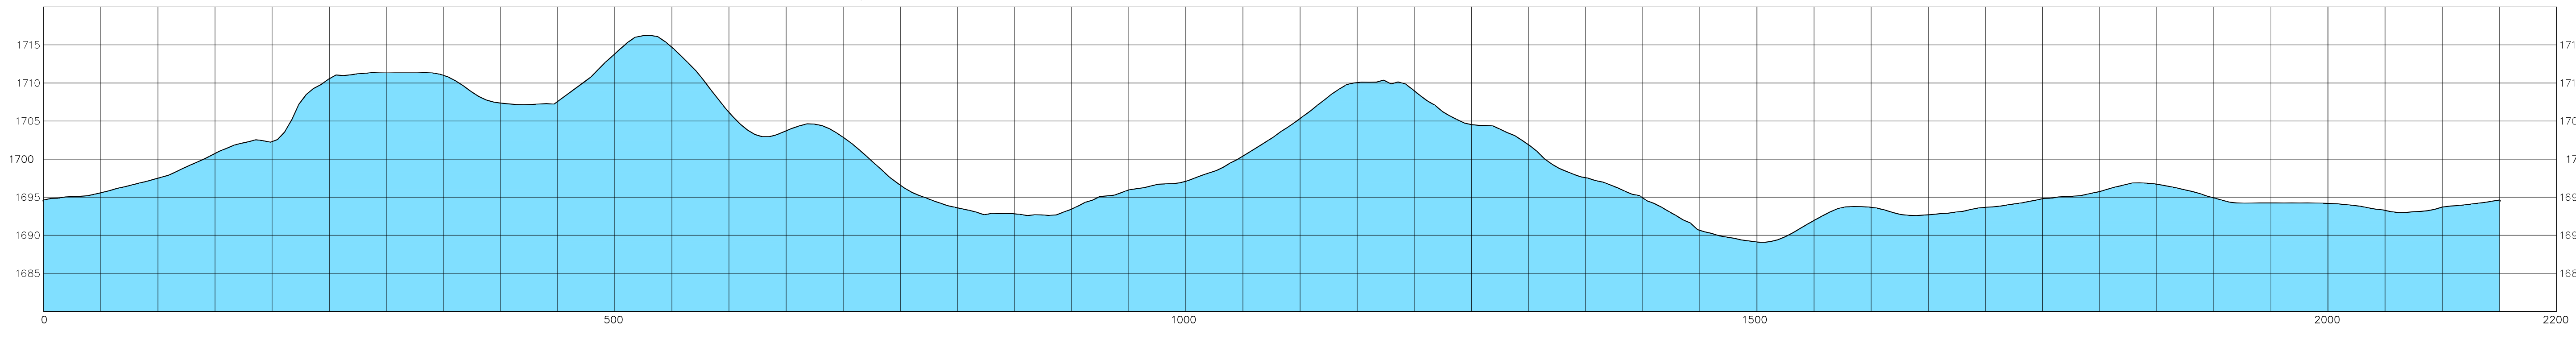

### PROFILE SCALE

Horizontal 1" = 50m  
Vertical 1" = 10m

### TECHNICAL SPECIFICATIONS

Actual Length = 1654m  
Total Climb = 38m  
Maximum Climb = 17m  
Height Difference = 27m

World Cup Venue Info:  
Soldier Hollow Nordic Center, Midway, UT

# 2.0KM BIATHLON COURSE

**PROFILE SCALE**  
 Horizontal 1" = 75m  
 Vertical 1" = 12.5m

**TECHNICAL SPECIFICATIONS**  
 Actual Length = 2150m  
 Total Climb = 56m  
 Maximum Climb = 18m  
 Height Difference = 27m