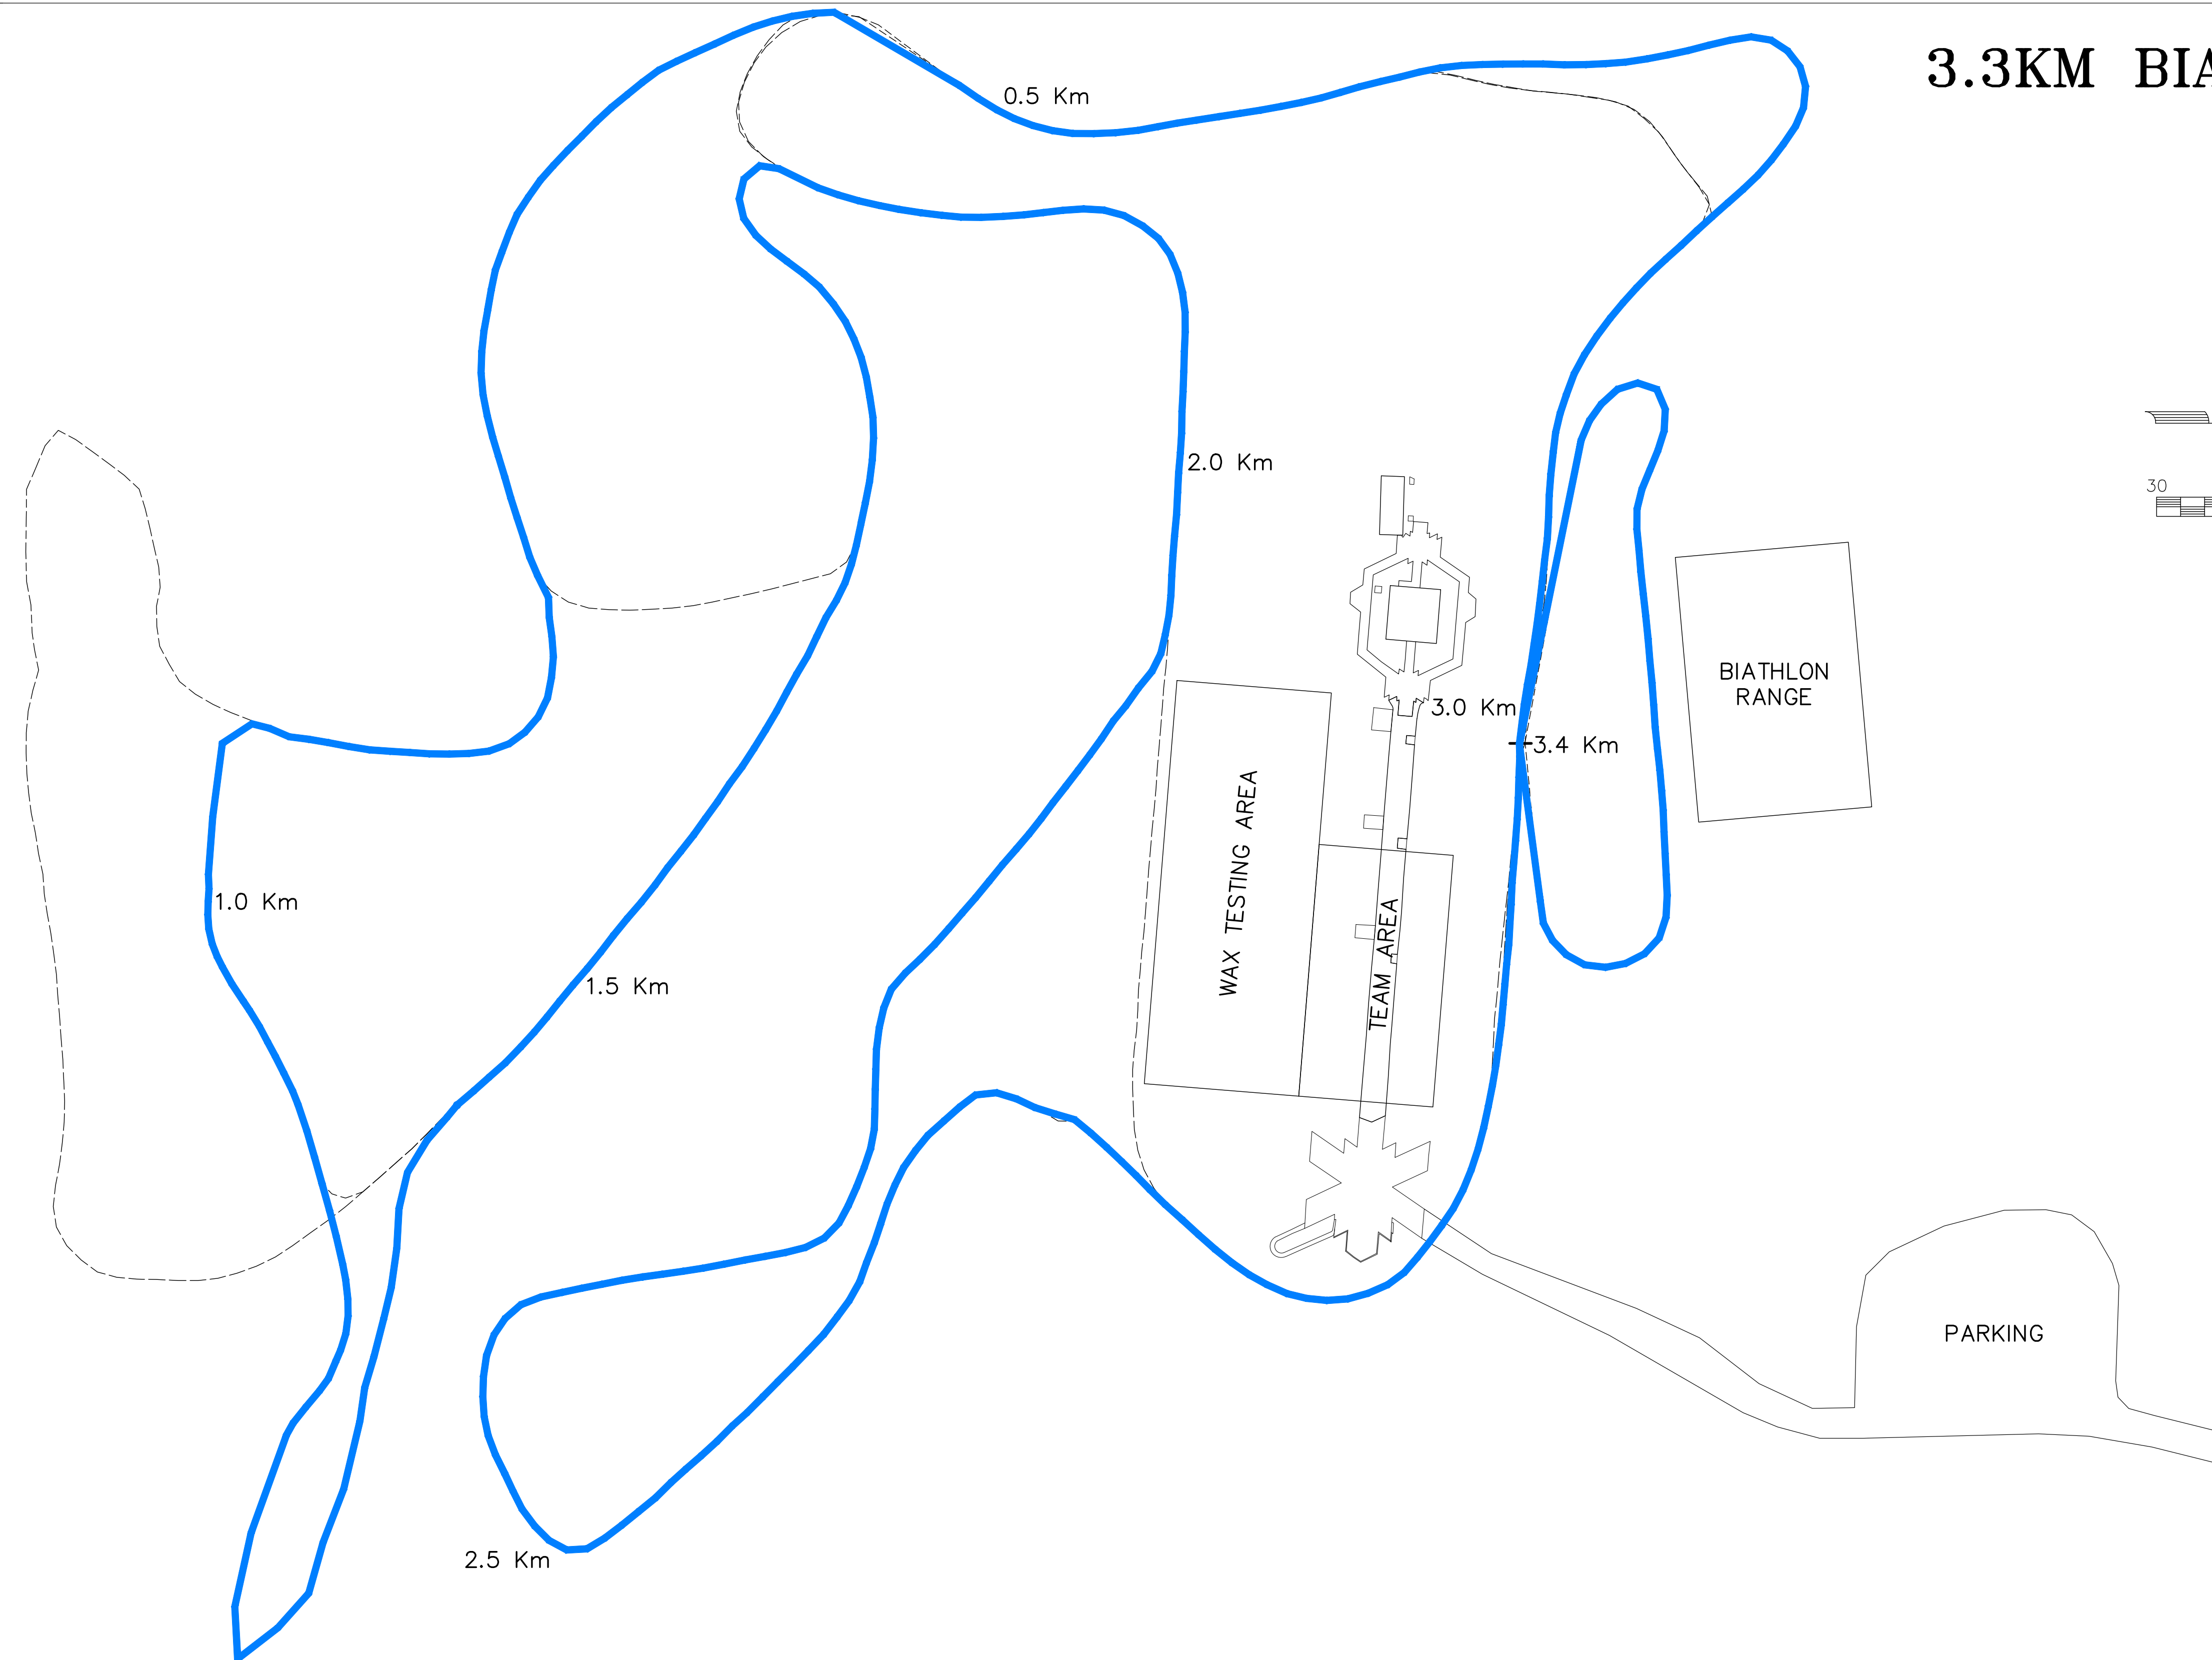

3.3KM BIATHLON COURSE