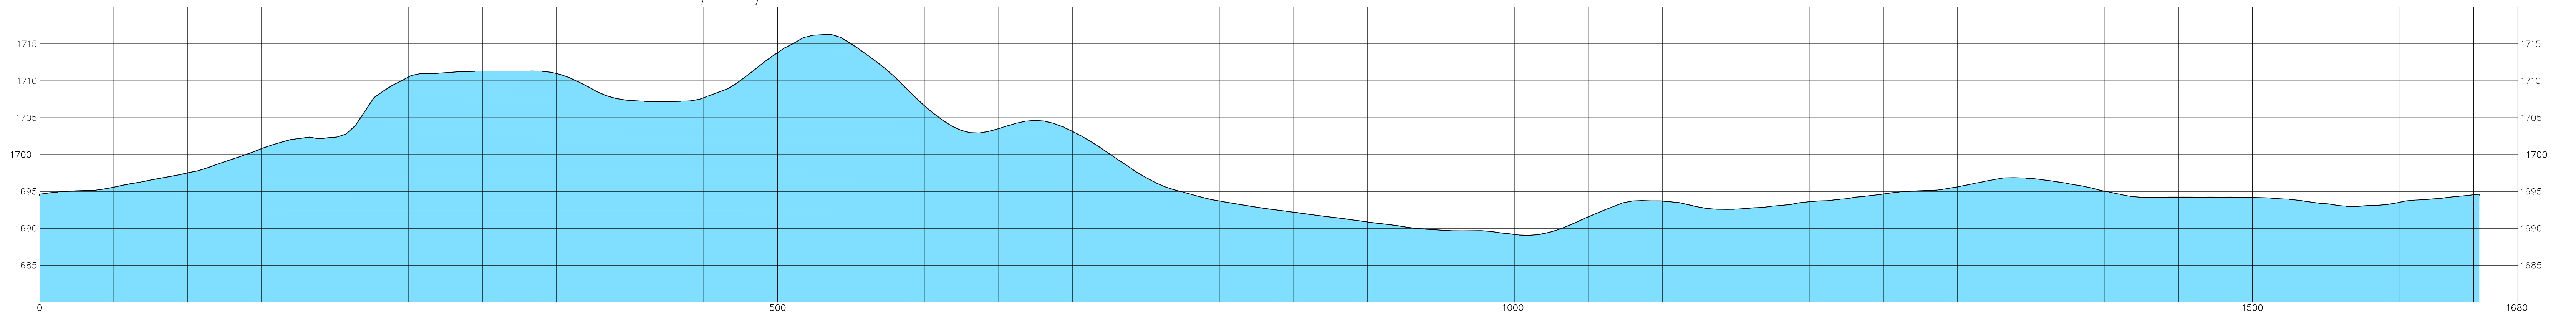

# 1.5KM BIATHLON COURSE

### PROFILE SCALE

Horizontal 1" = 50m  
Vertical 1" = 10m

### TECHNICAL SPECIFICATIONS

Actual Length = 1654m  
Total Climb = 38m  
Maximum Climb = 17m  
Height Difference = 27m

World Cup Venue Info:  
Soldier Hollow Nordic Center, Midway, UT

# 2.0KM BIATHLON COURSE

**PROFILE SCALE**  
 Horizontal 1" = 75m  
 Vertical 1" = 12.5m

**TECHNICAL SPECIFICATIONS**  
 Actual Length = 2150m  
 Total Climb = 56m  
 Maximum Climb = 18m  
 Height Difference = 27m