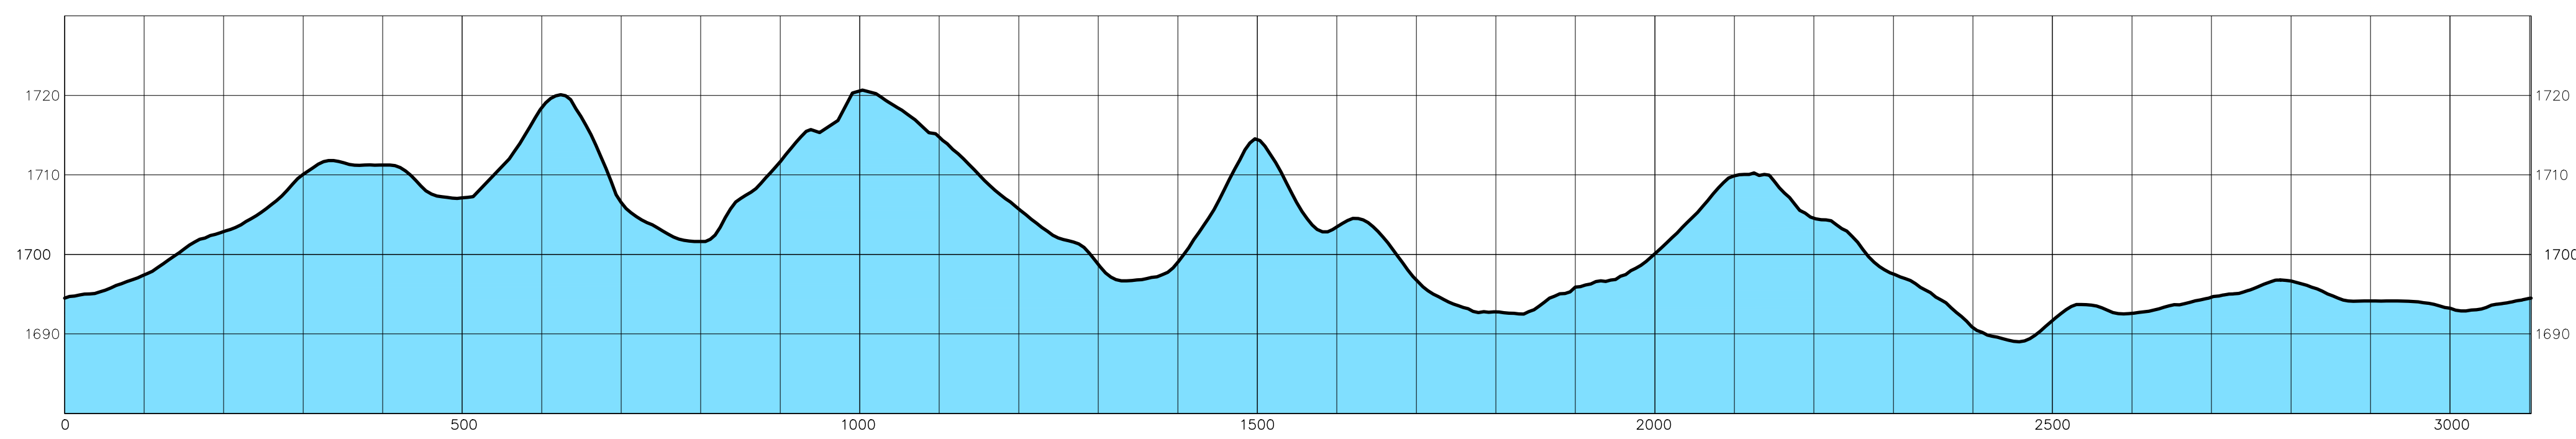

# 2.0KM BIATHLON COURSE

**PROFILE SCALE**  
 Horizontal 1" = 75m  
 Vertical 1" = 12.5m

**TECHNICAL SPECIFICATIONS**  
 Actual Length = 2150m  
 Total Climb = 56m  
 Maximum Climb = 18m  
 Height Difference = 27m

# 2.5KM BIATHLON COURSE

**TECHNICAL SPECIFICATIONS**  
 Actual Length=2642m  
 Total Climb = 78m  
 Maximum Climb = 18m  
 Height Difference = 31m

World Cup Venue Info:  
 Soldier Hollow Nordic Center, Midway, UT

# 3.0KM BIATHLON COURSE

**PROFILE SCALE**  
 Horizontal 1" = 150m  
 Vertical 1" = 15m

**TECHNICAL SPECIFICATIONS**  
 Actual Length = 3102m  
 Total Climb = 96m  
 Maximum Climb = 19m  
 Height Difference = 32m