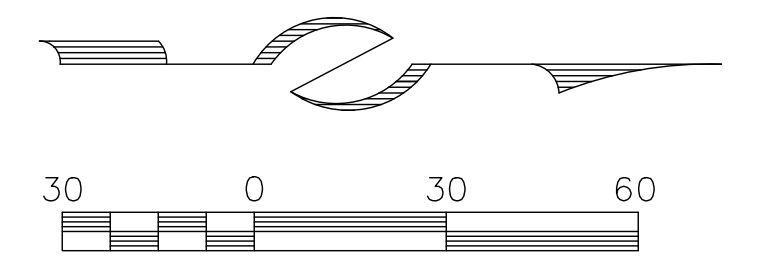

### PROFILE SCALE

Horizontal 1" = 50m  
Vertical 1" = 10m

### TECHNICAL SPECIFICATIONS

Actual Length = 1654m  
Total Climb = 38m  
Maximum Climb = 17m  
Height Difference = 27m

World Cup Venue Info:  
Soldier Hollow Nordic Center, Midway, UT

# 2.0KM BIATHLON COURSE

**PROFILE SCALE**  
 Horizontal 1" = 75m  
 Vertical 1" = 12.5m

**TECHNICAL SPECIFICATIONS**  
 Actual Length = 2150m  
 Total Climb = 56m  
 Maximum Climb = 18m  
 Height Difference = 27m

# 3.0KM BIATHLON COURSE

**PROFILE SCALE**  
 Horizontal 1" = 150m  
 Vertical 1" = 15m

**TECHNICAL SPECIFICATIONS**  
 Actual Length = 3102m  
 Total Climb = 96m  
 Maximum Climb = 19m  
 Height Difference = 32m