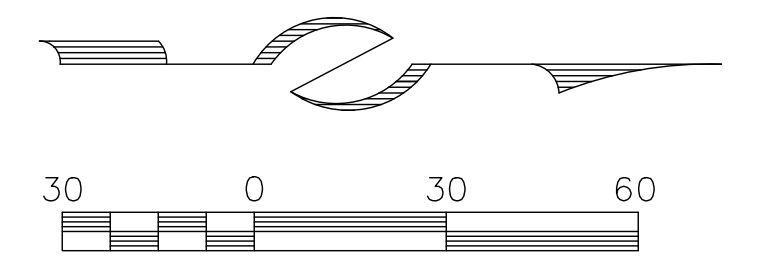

# 2.0KM BIATHLON COURSE

**PROFILE SCALE**  
 Horizontal 1" = 75m  
 Vertical 1" = 12.5m

**TECHNICAL SPECIFICATIONS**  
 Actual Length = 2150m  
 Total Climb = 56m  
 Maximum Climb = 18m  
 Height Difference = 27m

# 2.5KM BIATHLON COURSE

**TECHNICAL SPECIFICATIONS**  
 Actual Length=2642m  
 Total Climb = 78m  
 Maximum Climb = 18m  
 Height Difference = 31m

World Cup Venue Info:  
 Soldier Hollow Nordic Center, Midway, UT

# 3.0KM BIATHLON COURSE

**PROFILE SCALE**  
 Horizontal 1" = 150m  
 Vertical 1" = 15m

**TECHNICAL SPECIFICATIONS**  
 Actual Length = 3102m  
 Total Climb = 96m  
 Maximum Climb = 19m  
 Height Difference = 32m

# 3.3KM BIATHLON COURSE

**PROFILE SCALE**  
 Horizontal 1" = 150m  
 Vertical 1" = 15m

**TECHNICAL SPECIFICATIONS**  
 Actual Length = 3397m  
 Total Climb = 106m  
 Maximum Climb = 19m  
 Height Difference = 34m