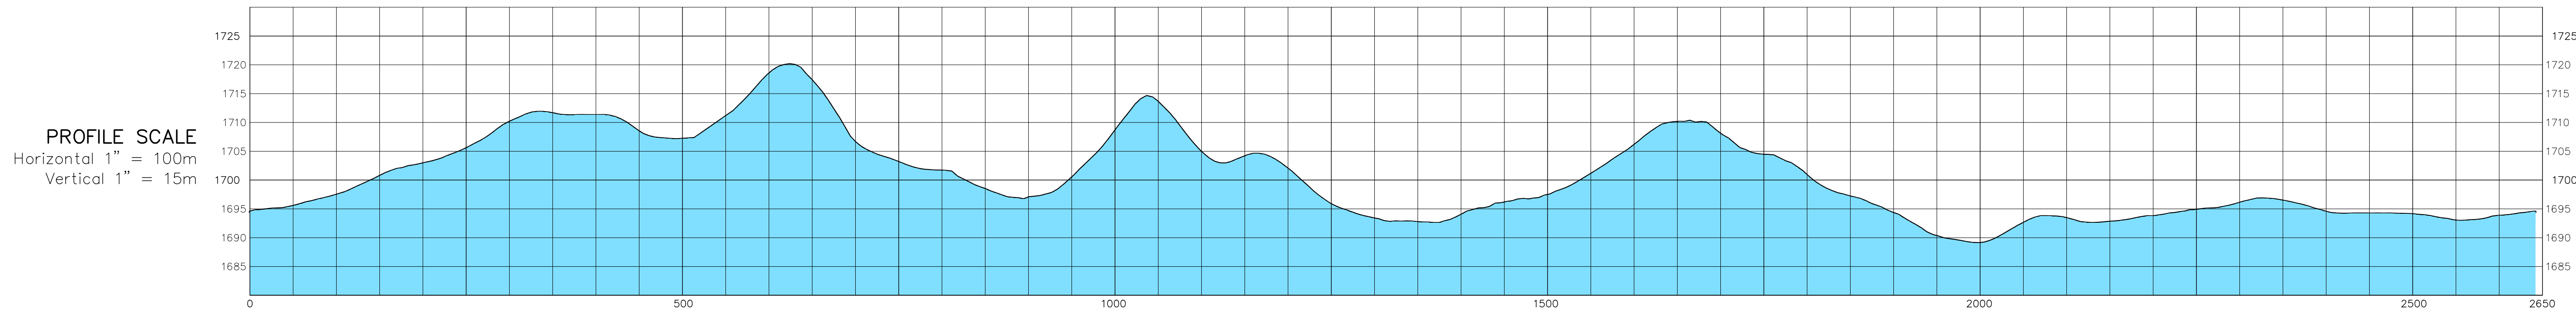

2.5KM BIATHLON COURSE

TECHNICAL SPECIFICATIONS
Actual Length=2642m
Total Climb = 78m
Maximum Climb = 18m
Height Difference = 31m

World Cup Venue Info:
Soldier Hollow Nordic Center, Midway, UT