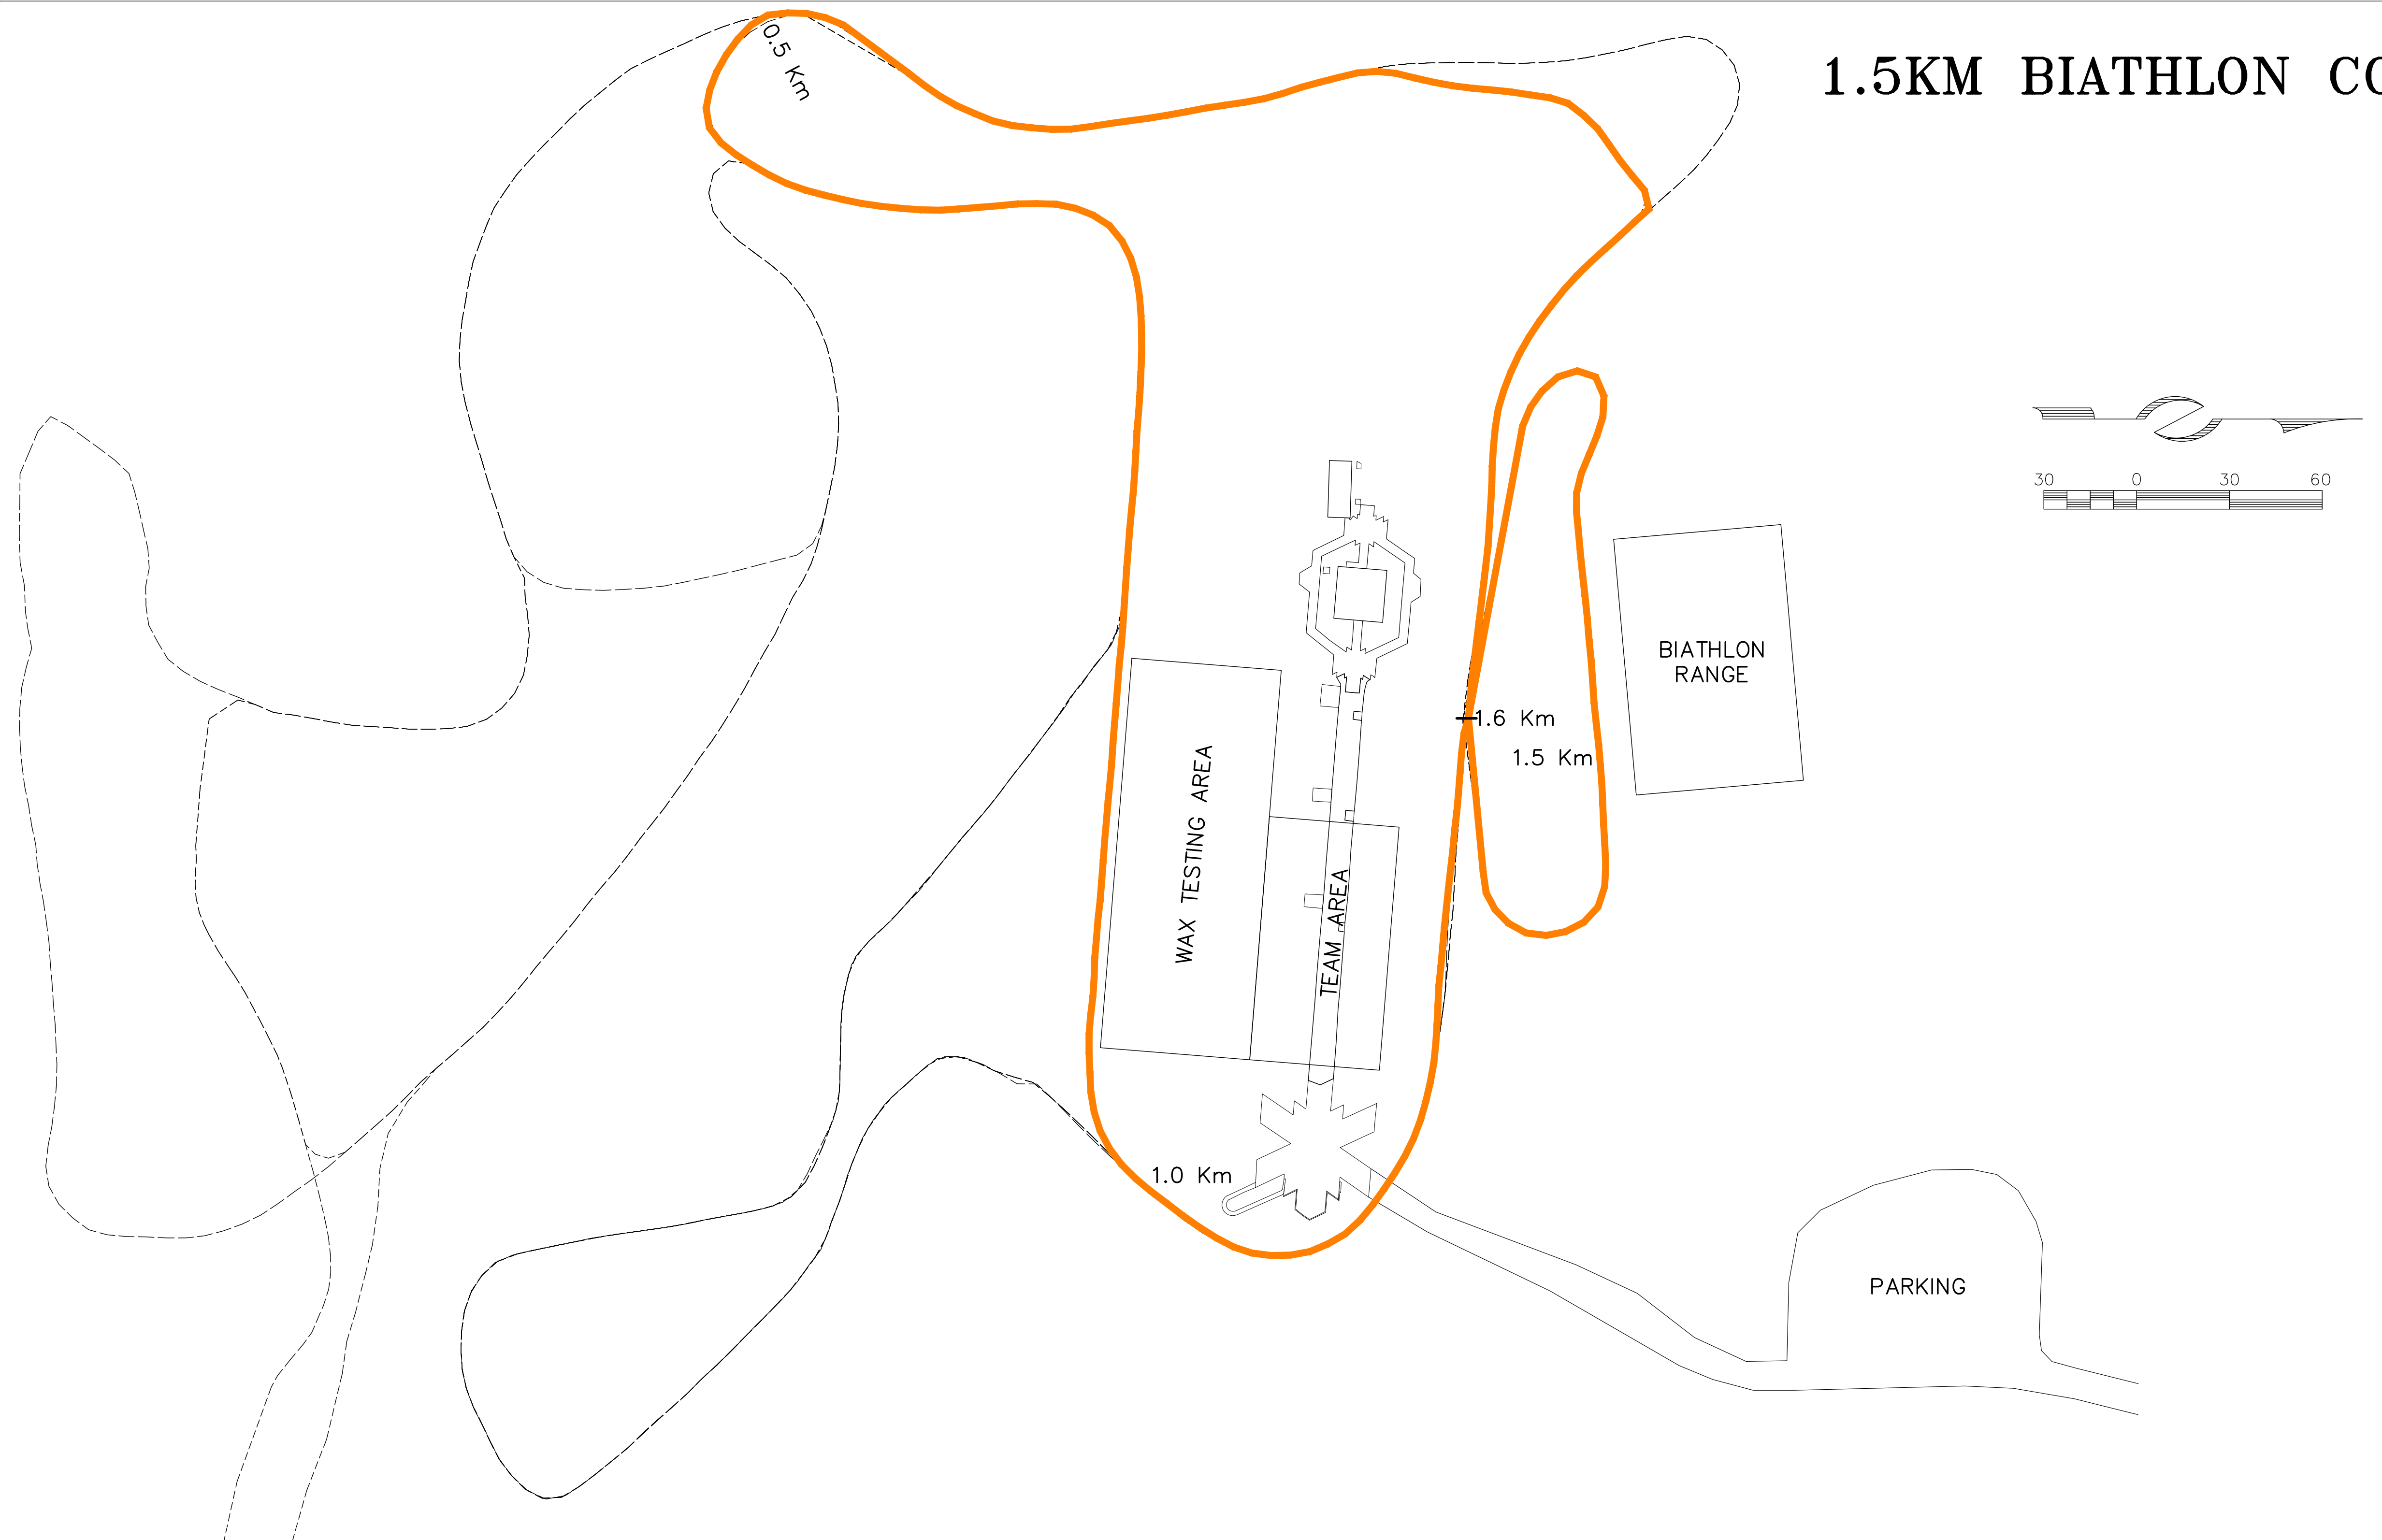

### PROFILE SCALE

Horizontal 1" = 50m  
Vertical 1" = 10m

### TECHNICAL SPECIFICATIONS

Actual Length = 1654m  
Total Climb = 38m  
Maximum Climb = 17m  
Height Difference = 27m

World Cup Venue Info:  
Soldier Hollow Nordic Center, Midway, UT