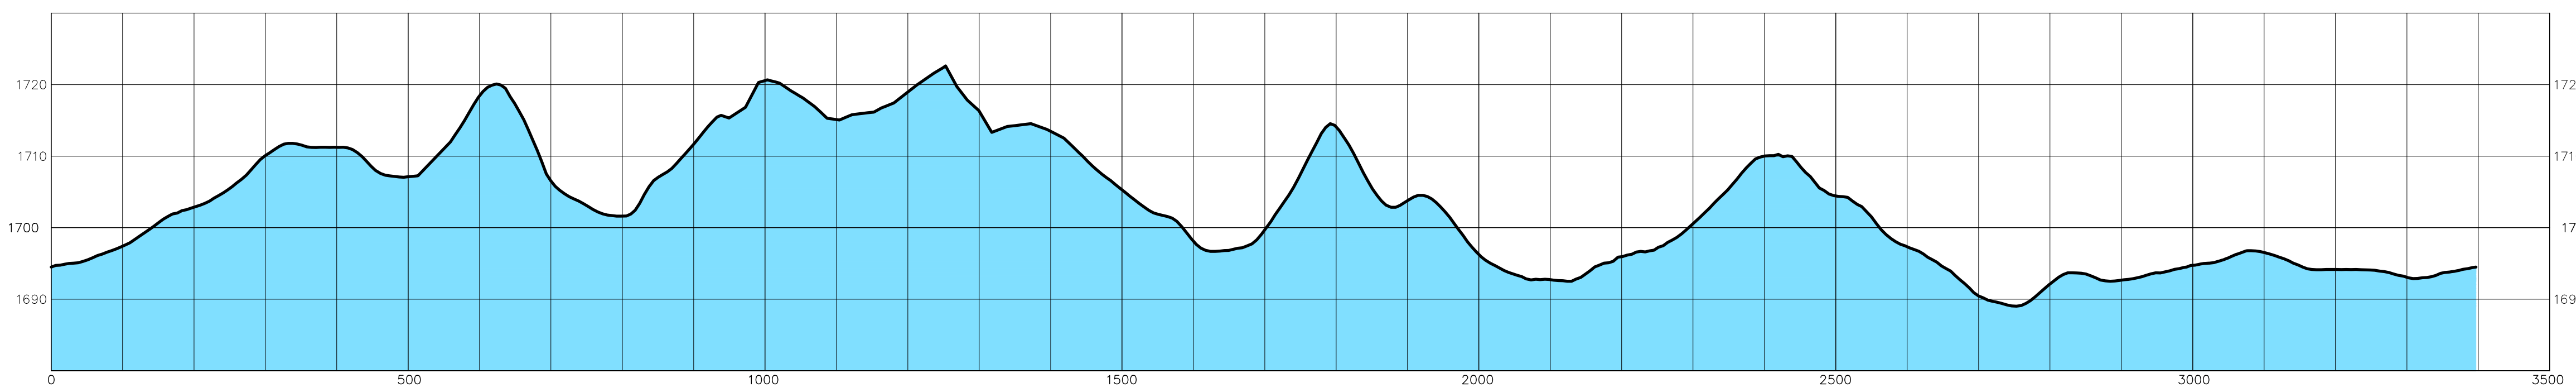

# 2.0KM BIATHLON COURSE

**PROFILE SCALE**  
 Horizontal 1" = 75m  
 Vertical 1" = 12.5m

**TECHNICAL SPECIFICATIONS**  
 Actual Length = 2150m  
 Total Climb = 56m  
 Maximum Climb = 18m  
 Height Difference = 27m

# 3.0KM BIATHLON COURSE

**PROFILE SCALE**  
 Horizontal 1" = 150m  
 Vertical 1" = 15m

**TECHNICAL SPECIFICATIONS**  
 Actual Length = 3102m  
 Total Climb = 96m  
 Maximum Climb = 19m  
 Height Difference = 32m

# 3.3KM BIATHLON COURSE

**PROFILE SCALE**  
 Horizontal 1" = 150m  
 Vertical 1" = 15m

**TECHNICAL SPECIFICATIONS**  
 Actual Length = 3397m  
 Total Climb = 106m  
 Maximum Climb = 19m  
 Height Difference = 34m