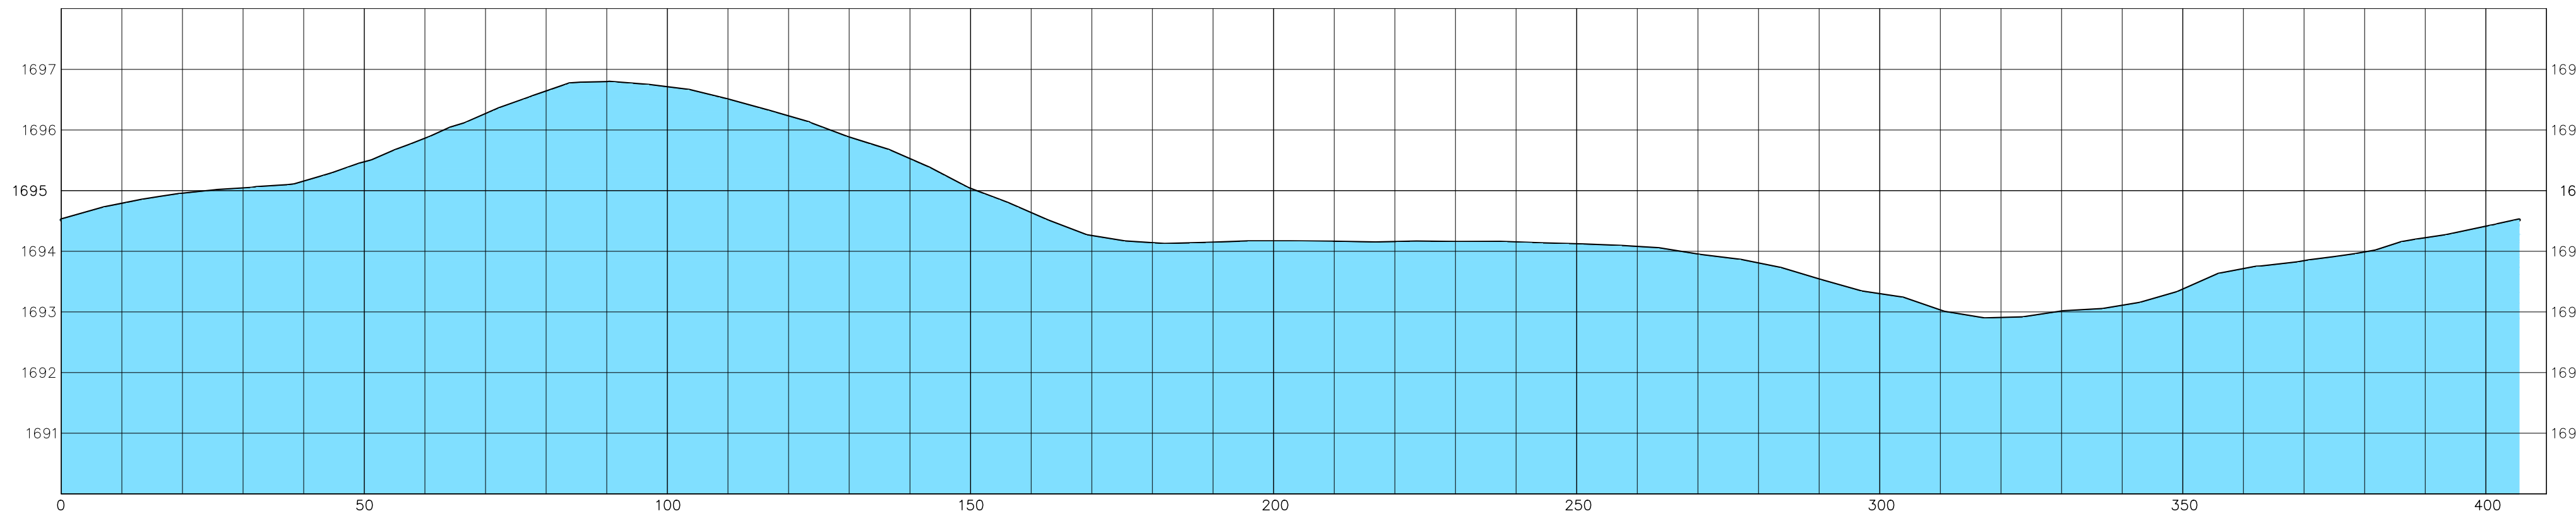

# 2.0KM BIATHLON COURSE

**PROFILE SCALE**  
 Horizontal 1" = 75m  
 Vertical 1" = 12.5m

**TECHNICAL SPECIFICATIONS**  
 Actual Length = 2150m  
 Total Climb = 56m  
 Maximum Climb = 18m  
 Height Difference = 27m

# 3.0KM BIATHLON COURSE

**PROFILE SCALE**  
 Horizontal 1" = 150m  
 Vertical 1" = 15m

**TECHNICAL SPECIFICATIONS**  
 Actual Length = 3102m  
 Total Climb = 96m  
 Maximum Climb = 19m  
 Height Difference = 32m

# 3.3KM BIATHLON COURSE

**PROFILE SCALE**  
 Horizontal 1" = 150m  
 Vertical 1" = 15m

**TECHNICAL SPECIFICATIONS**  
 Actual Length = 3397m  
 Total Climb = 106m  
 Maximum Climb = 19m  
 Height Difference = 34m

# RANGE LOOP

BIATHLON RANGE

0.2 Km

0.4 Km

TEAM AREA

PROFILE SCALE  
Horizontal 1" = 20m  
Vertical 1" = 2m

TECHNICAL SPECIFICATIONS  
Maximum Climb = 2m  
Total Climb = 4m  
Height Difference = 4m  
Actual Distance = 405m