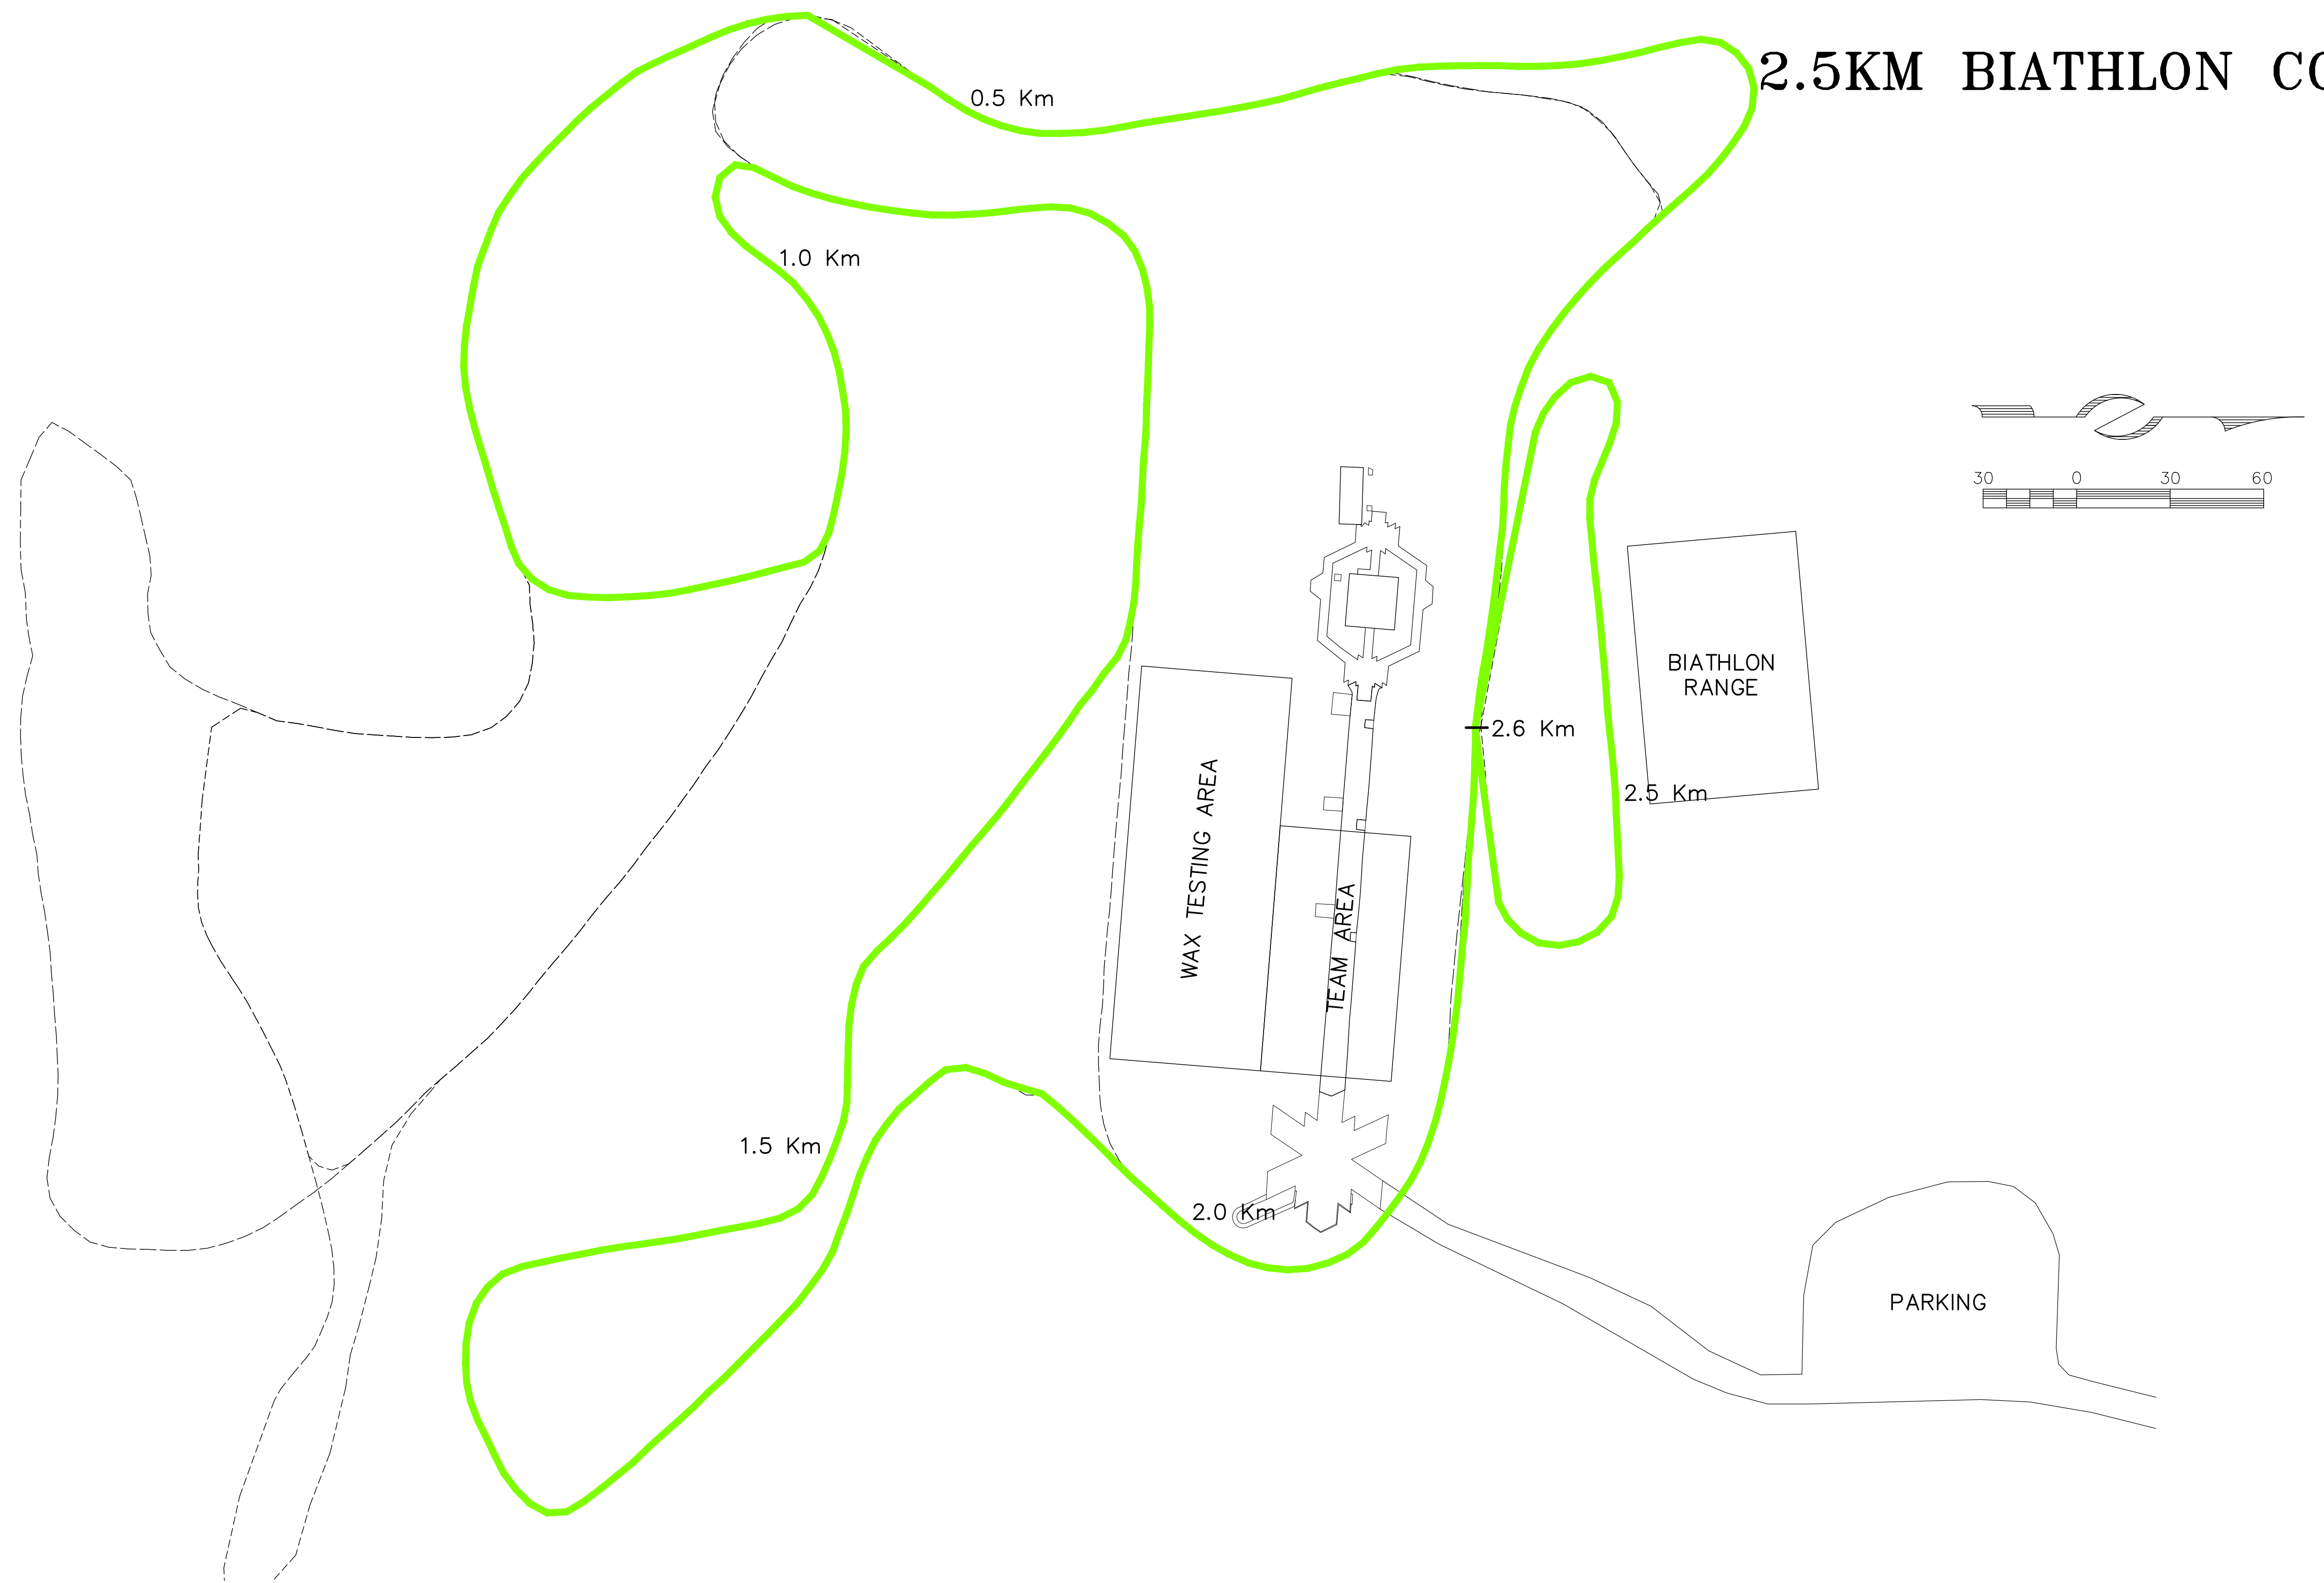

2.5KM BIATHLON COURSE

TECHNICAL SPECIFICATIONS
Actual Length=2642m
Total Climb = 78m
Maximum Climb = 18m
Height Difference = 31m

World Cup Venue Info:
Soldier Hollow Nordic Center, Midway, UT