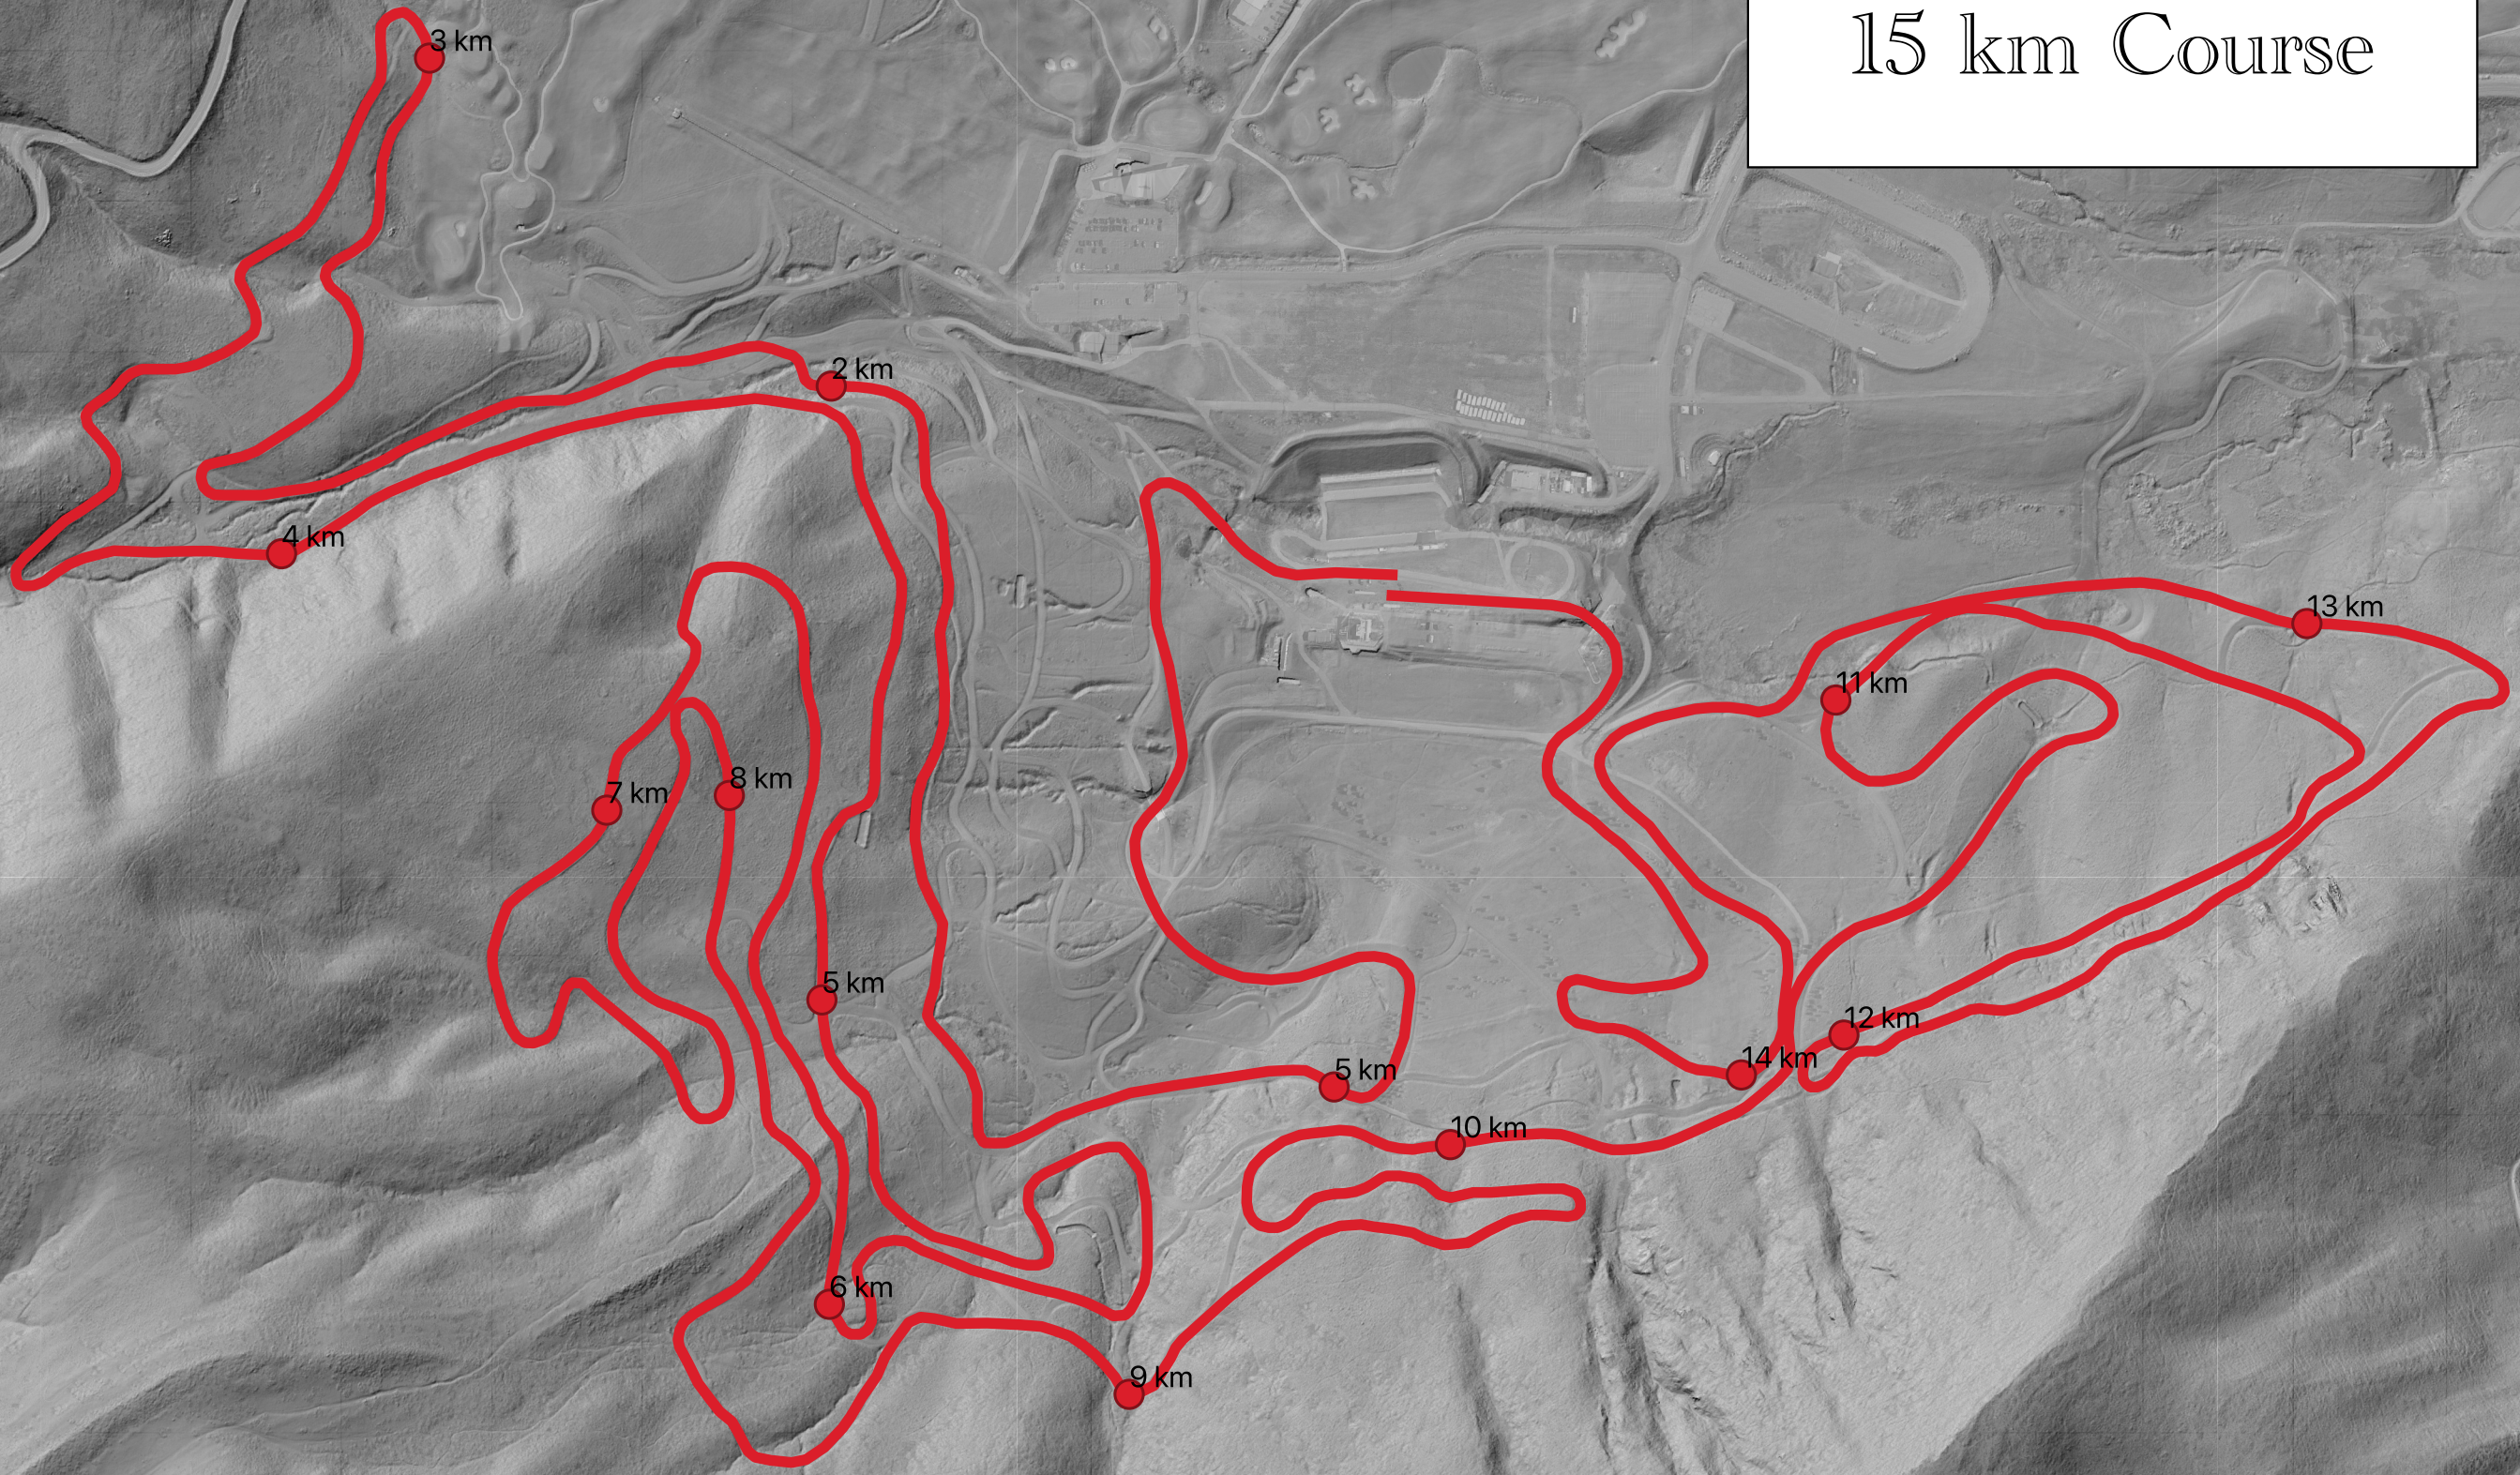

# Soldier Hollow Grand Tour 15 km Course

Length	14,830 m
HD	124 m
MC	58 m
TC	492 m