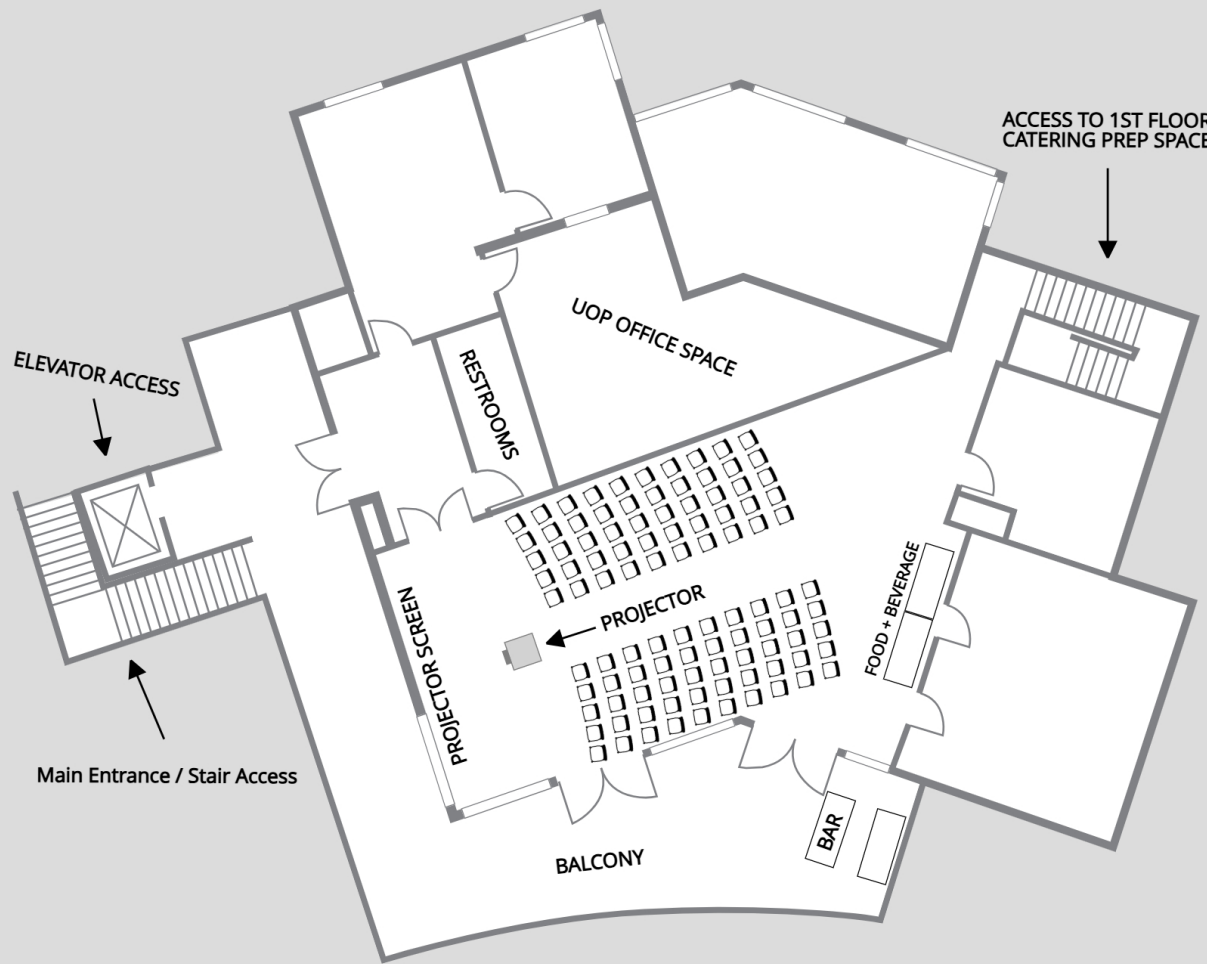

Capacity = 80 Seats | (10) 60 in. Rounds x (8) chairs ea.

Capacity = 26 Seats | (12) 6 ft. tables

Capacity = (100) Seats | Theater Style